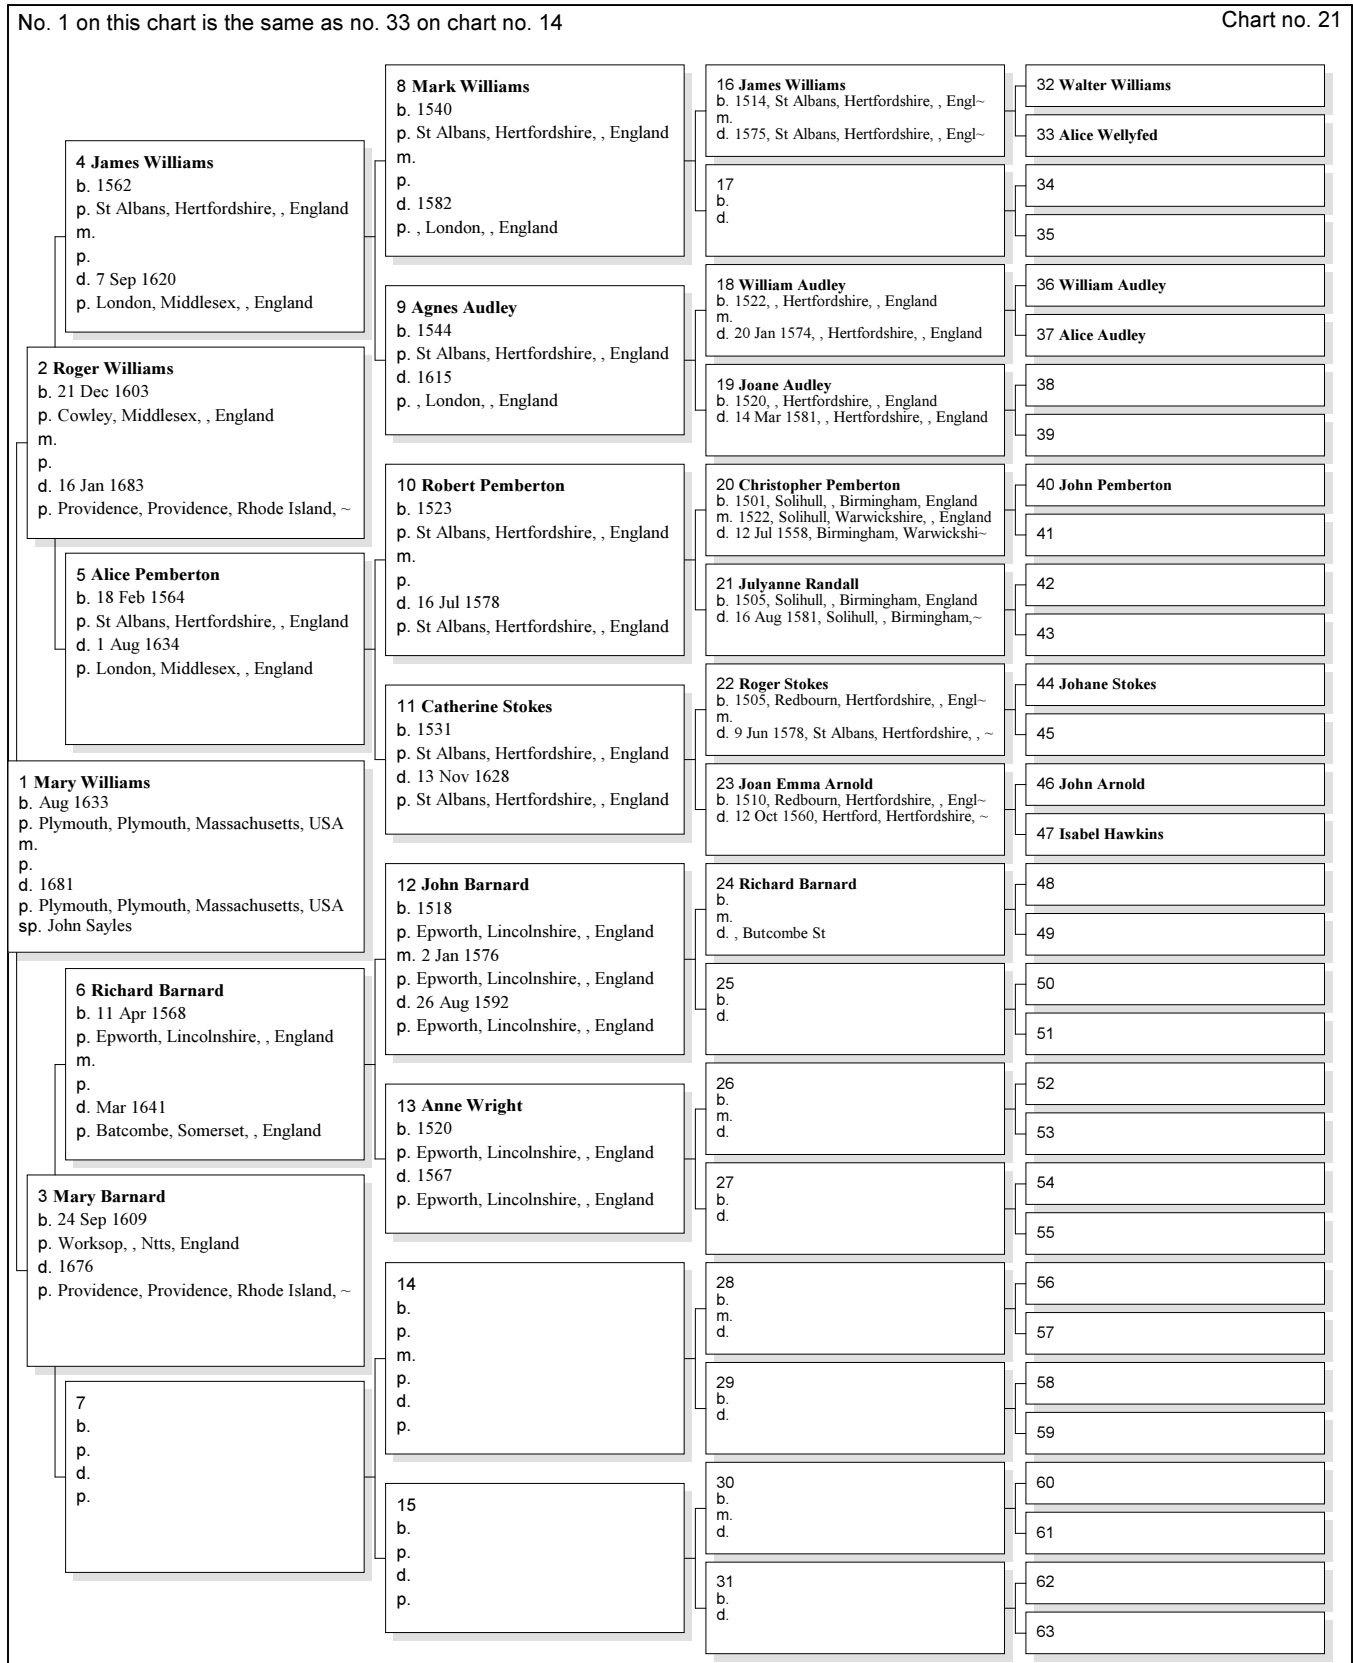

Pedigree Chart for Betty Mae Horrace

Chart no. 1

Pedigree Chart for John Tanner King

Pedigree Chart for Rebecca King

Pedigree Chart for Curtis Caldwell

Pedigree Chart for Nancy Hood

Pedigree Chart for Thomas Guymon

Pedigree Chart for Sarah Gordon

Pedigree Chart for Abraham Lincoln Parrish

Pedigree Chart for Eleanor Belt

Pedigree Chart for Samuel Snoddy

Pedigree Chart for Jane Gray

Pedigree Chart for Isaac McKay

Pedigree Chart for Christopher Orendorff

Pedigree Chart for Stephen Sayles

Pedigree Chart for Esther Darling

Pedigree Chart for George W Bryan

Pedigree Chart for Edward Parrish

Pedigree Chart for Clara Judgwyn

Pedigree Chart for Anne Myhill

Pedigree Chart for John Sayles

Pedigree Chart for Mary Williams

Pedigree Chart for Thomas Olney

Pedigree Chart for Elizabeth Marsh