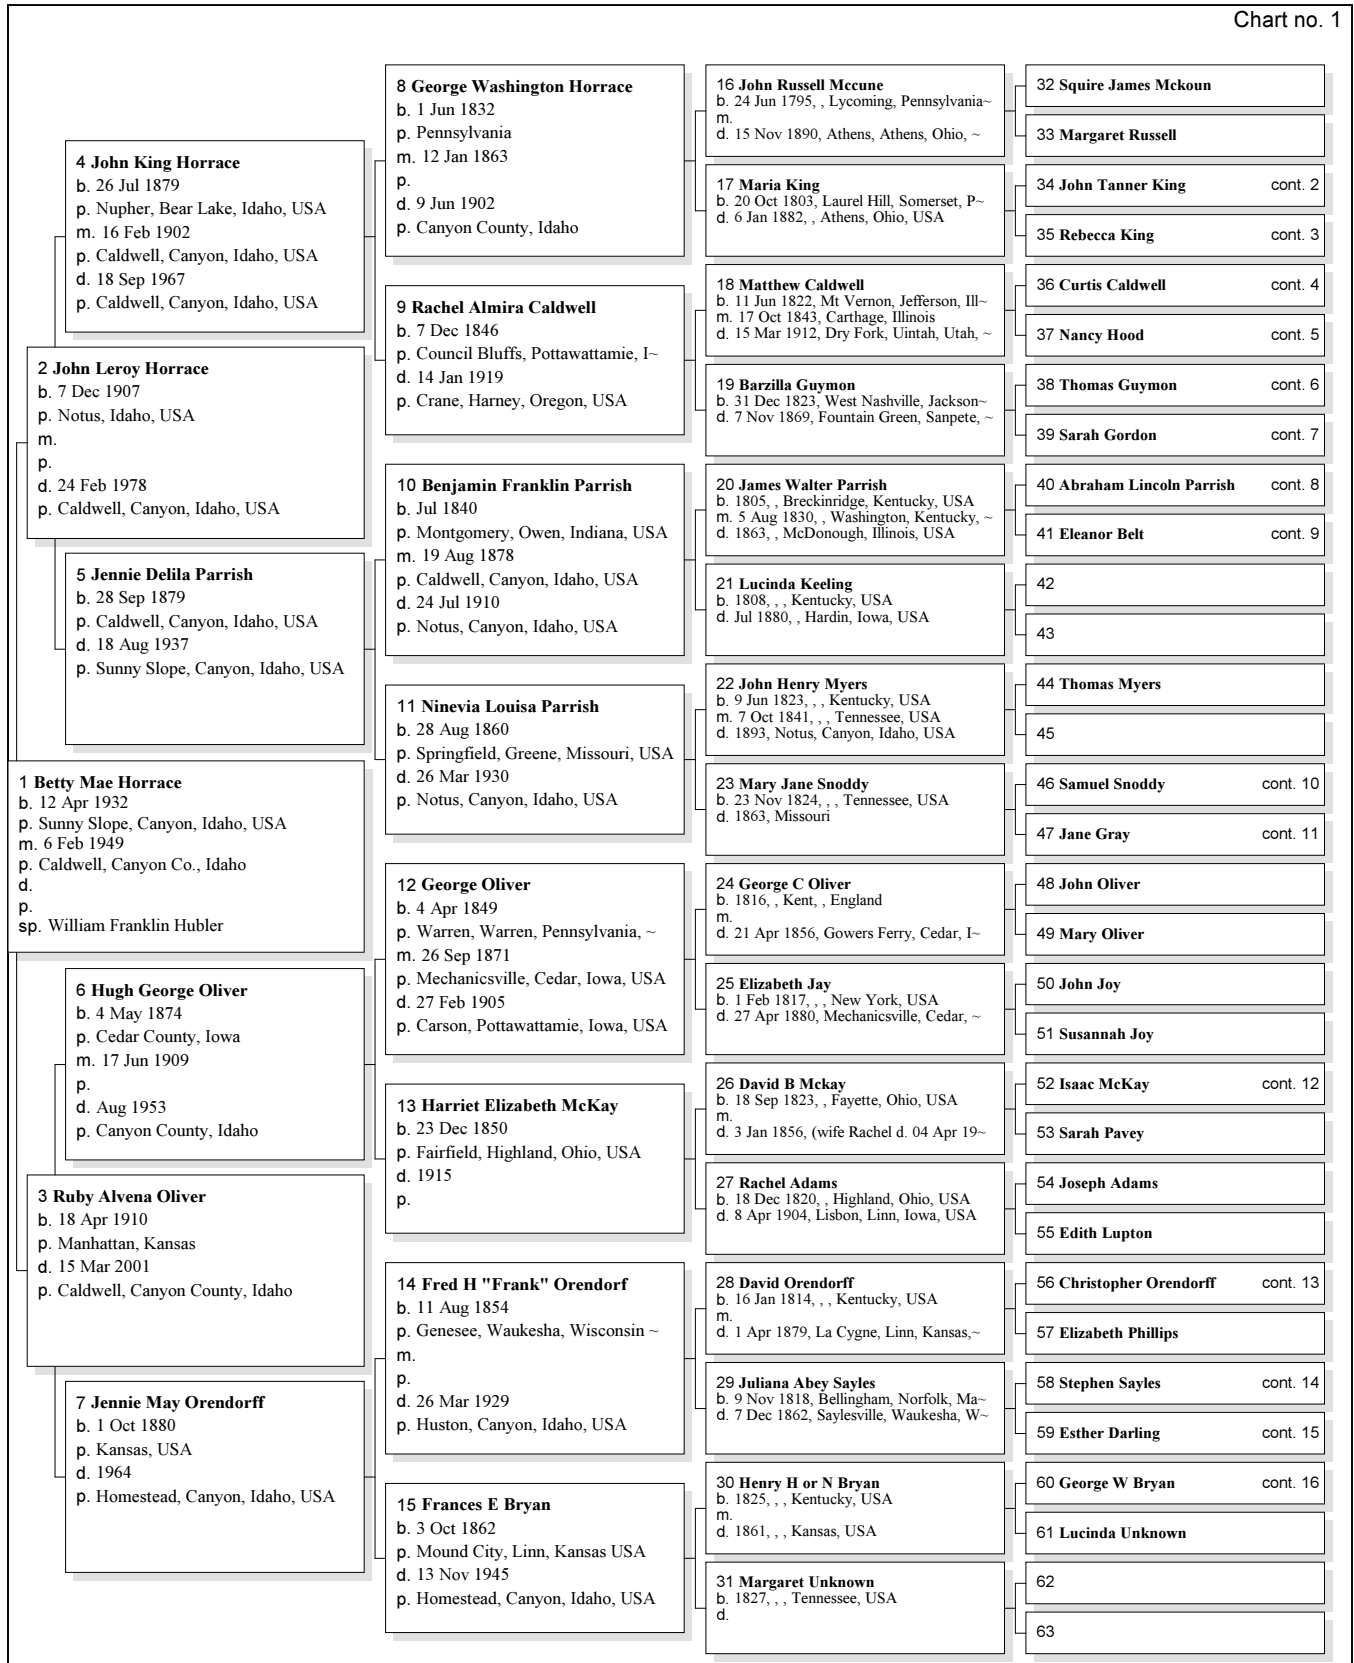

Pedigree Chart for Betty Mae Horrace

Chart no. 1

Pedigree Chart for John Tanner King

Pedigree Chart for Rebecca King

Pedigree Chart for Curtis Caldwell

Pedigree Chart for Nancy Hood

Pedigree Chart for Thomas Guymon

Pedigree Chart for Sarah Gordon

Pedigree Chart for Abraham Lincoln Parrish

Pedigree Chart for Eleanor Belt

Pedigree Chart for Samuel Snoddy

Pedigree Chart for Jane Gray

Pedigree Chart for Isaac McKay

Pedigree Chart for Christopher Orendorff

Pedigree Chart for Mary Williams

Pedigree Chart for Thomas Olney

Pedigree Chart for Elizabeth Marsh